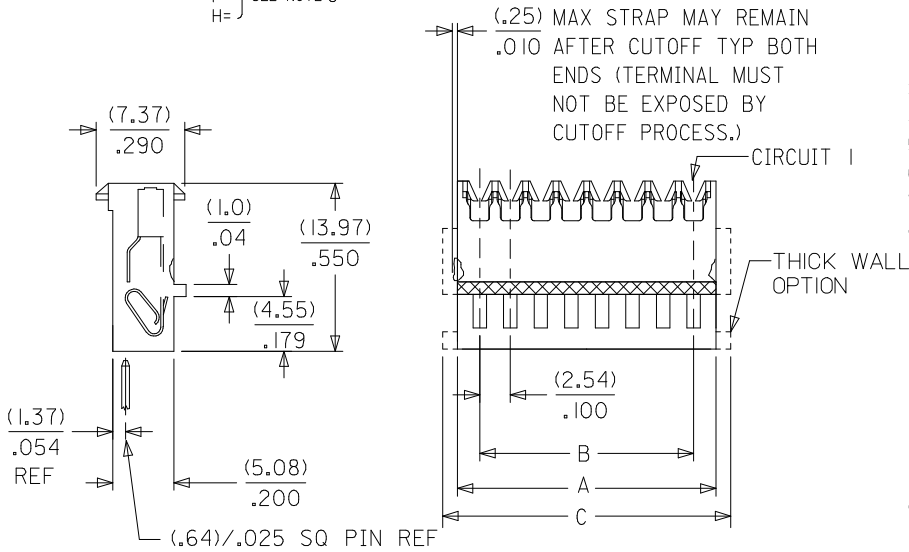

3-*	BA
2	AZ7
1	BA

NO OF CKTS	DIM A	DIM B	DIM C
2	(5.44) .214	(2.54) .100	(7.59) .299
3	(7.98) .314	(5.08) .200	(10.13) .399
4	(10.52) .414	(7.62) .300	(12.67) .499
5	(13.06) .514	(10.16) .400	(15.21) .599
6	(15.60) .614	(12.70) .500	(17.75) .699
7	(18.14) .714	(15.24) .600	(20.29) .799
8	(20.68) .814	(17.78) .700	(22.23) .899
9	(23.22) .914	(20.30) .800	(25.37) .999
10	(25.76) 1.014	(22.86) .900	(27.91) 1.099
11	(28.30) 1.114	(25.40) 1.000	(30.45) 1.199
12	(30.84) 1.214	(27.94) 1.100	(32.99) 1.299
13	(33.38) 1.314	(30.48) 1.200	(35.53) 1.399
14	(35.92) 1.414	(33.02) 1.300	(38.07) 1.499
15	(38.46) 1.514	(35.56) 1.400	(40.61) 1.599
16	(41.00) 1.614	(38.10) 1.500	(43.15) 1.699
17	(43.54) 1.714	(40.64) 1.600	(45.69) 1.799
18	(46.08) 1.814	(43.18) 1.700	(48.23) 1.899
19	(48.62) 1.914	(45.72) 1.800	(50.77) 1.999
20	(51.16) 2.014	(48.26) 1.900	(53.31) 2.099
21	(53.70) 2.114	(50.80) 2.000	(55.85) 2.199
22	(56.24) 2.214	(53.34) 2.100	(58.39) 2.299
23	(58.78) 2.314	(55.88) 2.200	(60.93) 2.399
24	(61.32) 2.414	(58.42) 2.300	(63.47) 2.499
25	(63.86) 2.514	(60.96) 2.400	(66.01) 2.599
26	(66.40) 2.614	(63.50) 2.500	(68.55) 2.699
27	(68.94) 2.714	(66.04) 2.600	(71.09) 2.799
28	(71.48) 2.814	(68.58) 2.700	(73.63) 2.899

CORRECT HSG. NO.'S EC NO: UCP2009-2291 DRWN:MKIPPER 2009/04/16 CHKD:SSOUSEK 2009/04/17 APPR:FSM:TH 2009/04/17	QUALITY SYMBOLS ▽=0 ◁=0	DESCRIPTION	REV	BA

GENERAL TOLERANCES (UNLESS SPECIFIED)	
	ANGULAR ±1/2°
DRAFT WHERE APPLICABLE MUST REMAIN WITHIN DIMENSIONS	

DIMENSION STYLE MM/IN	
DRAWN BY SAMIEC	DATE 2004/04/13
CHECKED BY SAMIEC	DATE 2004/04/13
APPROVED BY MARGULIS	DATE 2004/04/13
MATERIAL NO. SEE CHART	

SCALE ---	DESIGN UNITS INCH	THIRD ANGLE PROJECTION
TITLE KK 100 IDT CONNECTOR ASSEMBLY		
MOLEX INCORPORATED		
DOCUMENT NO. SD-7720-001		SHEET NO. 1 OF *